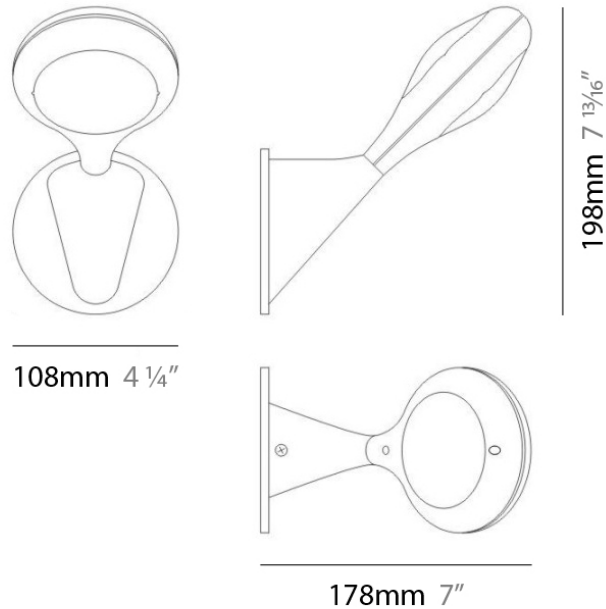

SPACE SURFACE

D93051

PROJECT
TYPE
NOTES
QUANTITY
DATE

GENERAL

Series: Space
Brand: Milan
Division: Design
Mounting Type: Surface
Mounting Location: Wall
Subcategory: Up/Down Light

PHYSICAL

Shape: Oblong
Diameter (mm): 108
Diameter (in): 4 ¼
Height (mm): 178
Height (in): 7
Extension (mm): 178
Extension (in): 7
Light Distribution: Direct / Indirect
Weight (kg): 1.4
Weight (lbs): 3
Diffuser: Glass - Sold Separately
Fixture Finish: Metallic Gray
Fixture Material: Glass / Aluminum

ELECTRICAL

Number of Lamps: 1
Lamp Type: LED Retrofit
Lamp Shape: T4
Bulb Included: Bulb Not Included
Total Output Wattage (W): 3
Max. Wattage Per Lamp (W): 3
Lamp Base: G9
Input Voltage (V): 120

LED

OPTICAL

RATINGS AND CERTIFICATIONS

Certified By: CSA Certified to UL and CSA Standards
IP rating: IP20