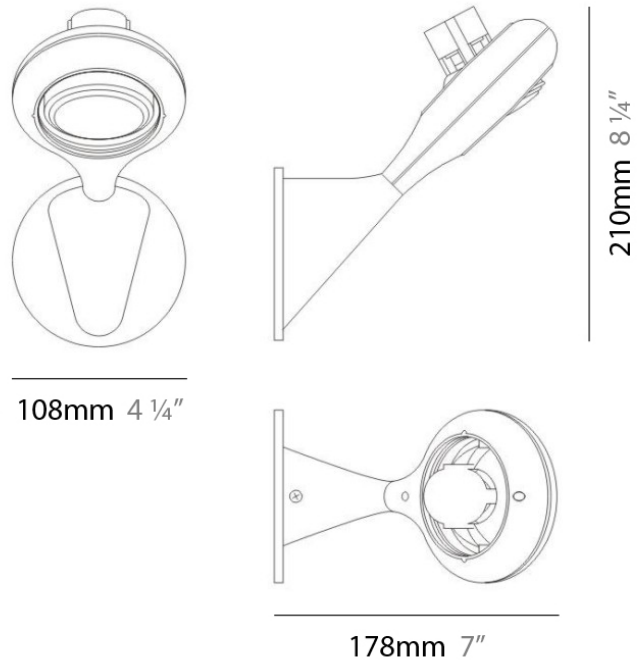

SPACE SURFACE

D93052

GENERAL

Series: Space
Brand: Milan
Division: Design
Mounting Type: Surface
Mounting Location: Wall
Subcategory: Downlight

PHYSICAL

Shape: Oblong
Diameter (mm): 108
Diameter (in): 4 ¼
Height (mm): 178
Height (in): 7
Extension (mm): 178
Extension (in): 7
Light Distribution: Direct
Weight (kg): 1.4
Weight (lbs): 3
Diffuser: Glass - Sold Separately
Fixture Finish: Metallic Gray
Fixture Material: Glass / Aluminum

ELECTRICAL

Number of Lamps: 1
Lamp Type: LED Retrofit
Lamp Shape: MR20
Bulb Included: Bulb Not Included
Total Output Wattage (W): 8
Max. Wattage Per Lamp (W): 8
Lamp Base: GU10
Input Voltage (V): 120

LED

OPTICAL

RATINGS AND CERTIFICATIONS

Certified By: CSA Certified to UL and CSA Standards
IP rating: IP20

PROJECT	
TYPE	
NOTES	
QUANTITY	
DATE